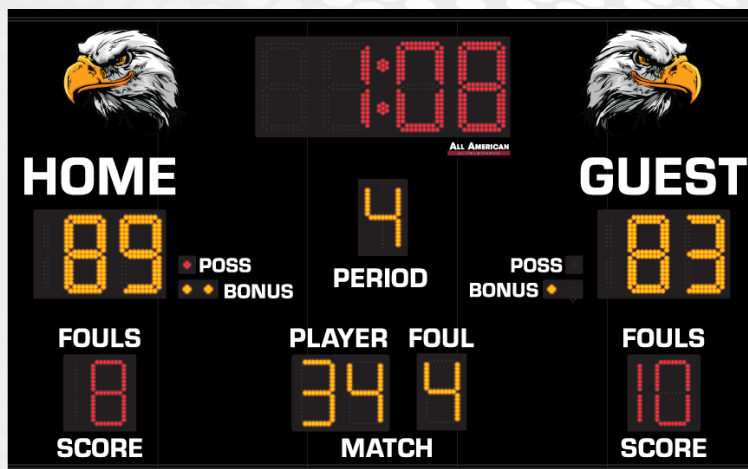

PRODUCT SPECIFICATIONS
BASKETBALL SCOREBOARD

ALL AMERICAN
SCOREBOARDS

OVERALL DIMENSION	6' High x 10' Wide x 5" Depth. Additional 1.5" mounting flange on top and bottom. Style available in other sizes.
CONSTRUCTION	Fabricated 20 and 22 GA Powder Coated Galvanneal.
INFORMATION	Game Time (14" Red), Home & Guest Scores up to 199 (12" Amber), Period (10" Amber), Possession Indicators (2" Red), Bonus Indicators (2" Amber), Fouls (10" Red), Player/Foul (10" Amber).
CAPTIONS	Scores (6"), Poss, Bonus (2.25"), Period, Fouls, Score, Player Foul, Match (3") Available graphic areas of approx. 18"x 36 (each).
HORN	Included 100dB internal horn. 110 dB external trumpet horn available, recommended to be wired at time of manufacture.
ELECTRONICS / DIGITS	100% solid state, microprocessor controlled system with locking connectors. Ultra bright, exposed Red and Amber LED digits.
SERVICING	Sign will be serviceable by removing the home score digit pan to access components.
COMMUNICATION	Radio communication is standard using a 2.4 GHz Frequency hopping spread spectrum transceiver. Hardwire optional on scoreboard, recommended to be installed at time of manufacture.
POWER REQUIREMENTS	120VAC, 2.6 Amp. Includes 6' power cable exiting the top left of the cabinet with standard grounded 3 prong connector. 20 Amp circuit recommended.
INSTALLATION	May be mounted to nearly any wall surface, no hardware supplied. Intended for dry locations.
ESTIMATED WEIGHT	215 lbs.
WARRANTY	Five year guarantee against defects in materials and workmanship. Factory repair service for parts in warranty. Union label. UL Certified.
ADDITIONAL OPTIONS MODEL NUMBER + ()	Time Outs Left (TOL), Protective Lens Kit (PLK + Model Number). White, Green, Amber digits available (Red and Amber as shown is standard).
AVAILABLE CONTROL CONSOLE (SOLD SEPARATELY)	MSC9000 (Multi-sport Desktop Console) Extruded Aluminum, high impact low profile microprocessor control console. 5" high x 10.25" wide x 9" deep. Weight: 4.3 lbs. Radio (1600 ft) is standard, simultaneous hardwire option included. Internal rechargeable battery. Switch between multiple sports by removing and replacing the slip sheet. HRBK9000 (Handheld Basketball Remote) 6.5" high x 3" wide x 1" deep. Radio (500 ft) is standard. Internal rechargeable battery.