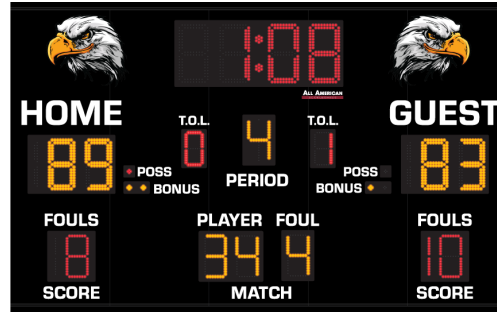

PRODUCT SPECIFICATIONS
BK9106 OPTIONS

BK9106TOL

8" Time Outs Left (TOL) red digits added.